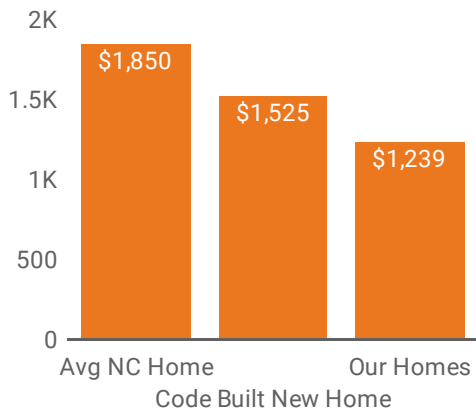

⚡ Lifetime Energy Savings

Estimated cumulative savings versus average existing NC home

\$6.4M Cumulative Energy Savings Over Lifetime of Community

42M Kilowatt Hours of Electricity

That's Equivalent To...

THE CARBON SEQUESTERED BY
1.1M
Trees Planted

THE COST OF
376K
Pizzas from Capps

THE CARBON FROM
4.9M
Gallons of Gasoline

 **4.1K**
Pounds of Carbon Emissions Avoided

 **60.4**
Lifetime Average HERS Score

 **25%**
More Energy Efficient vs NC Code Home

Annual Energy Cost Comparison

⚡ Lifetime Energy Savings

Estimated cumulative savings versus home built to NC Code standards

\$606 Avg Annual Home Energy Savings vs Existing NC Home

922 Kilowatt Hours of Electricity