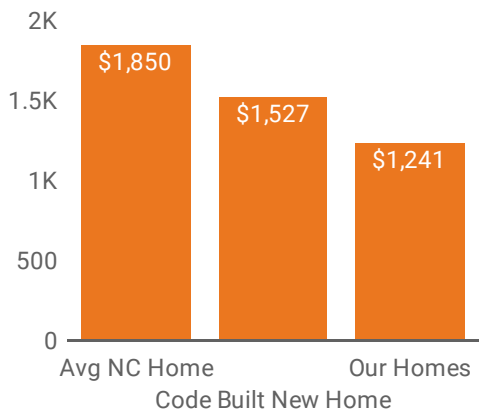

4.1K
Pounds of Carbon Emissions Avoided

60.5
Lifetime Average HERS Score

25%
More Energy Efficient vs NC Code Home

Annual Energy Cost Comparison