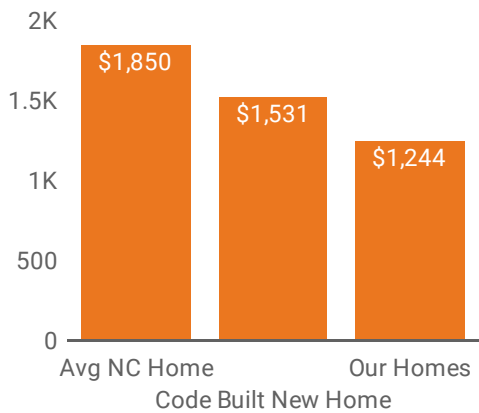

⚡ Lifetime Energy Savings

Estimated cumulative savings versus average existing NC home

\$6.0M Cumulative Energy Savings Over Lifetime of Community

39M Kilowatt Hours of Electricity

That's Equivalent To...

THE CARBON SEQUESTERED BY
1.0M
Trees Planted

THE COST OF
354K
Pizzas from Capps

THE CARBON FROM
4.6M
Gallons of Gasoline

 **4.1K**
Pounds of Carbon Emissions Avoided

 **60.4**
Lifetime Average HERS Score

 **25%**
More Energy Efficient vs NC Code Home

Annual Energy Cost Comparison

⚡ Lifetime Energy Savings

Estimated cumulative savings versus home built to NC Code standards

\$286 Avg Annual Home Energy Savings vs New Home Built to NC Code

918 Kilowatt Hours of Electricity